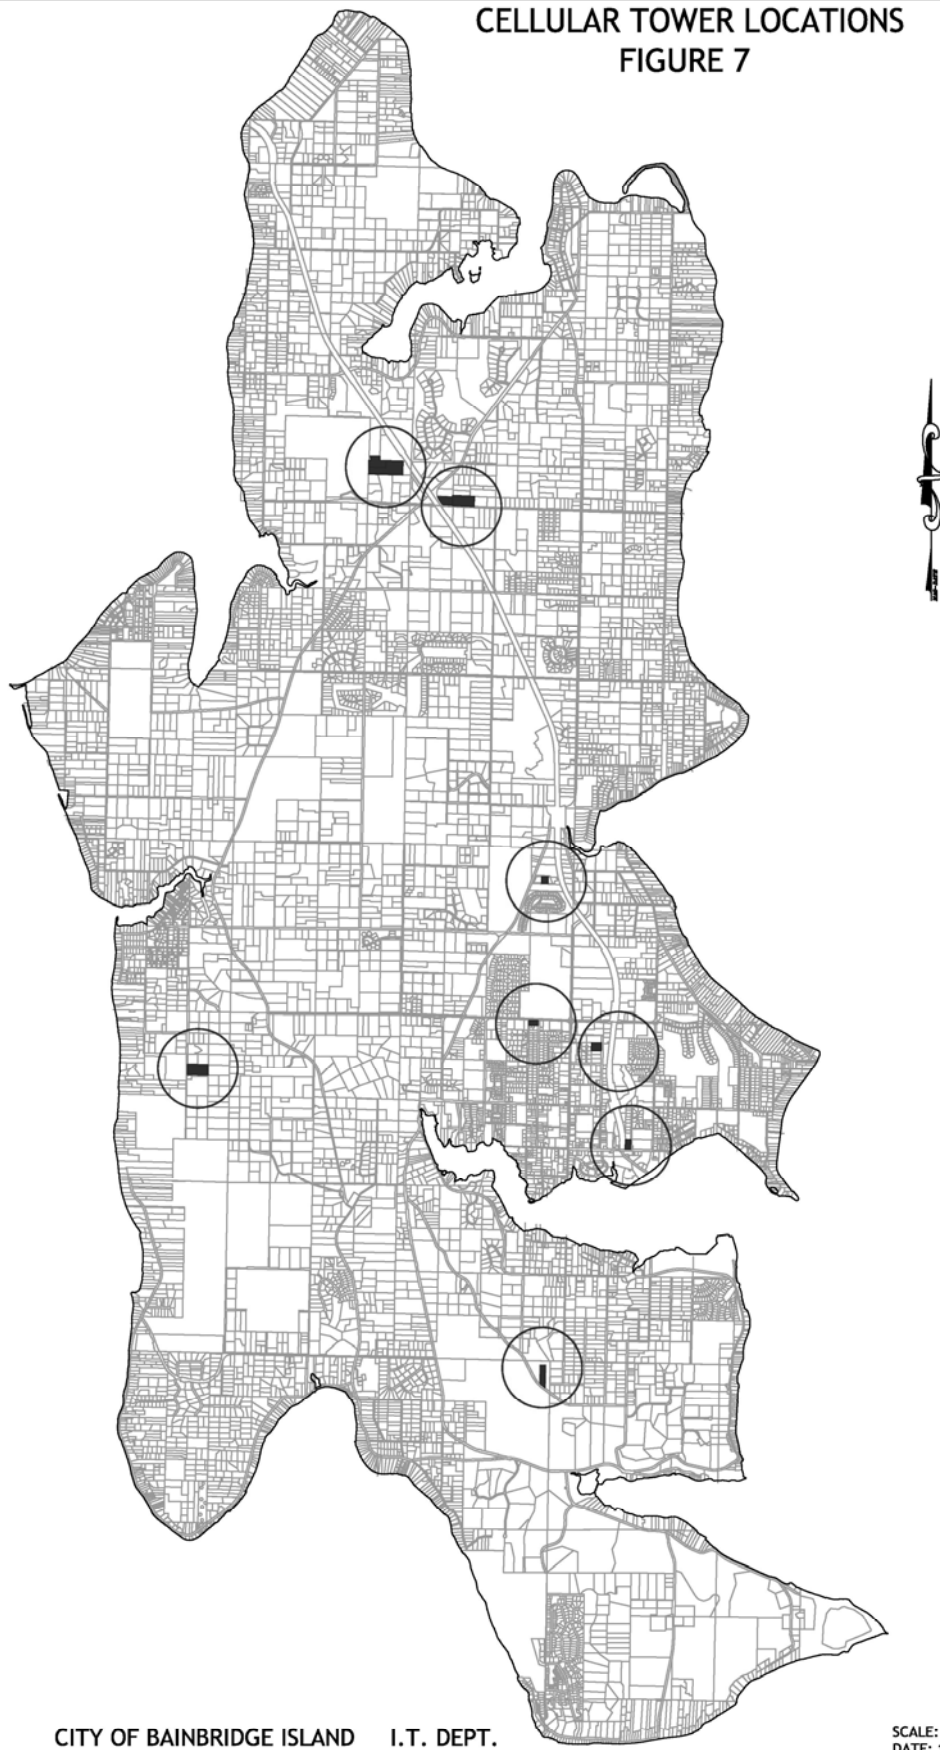

CELLULAR TOWER LOCATIONS
FIGURE 7

CITY OF BAINBRIDGE ISLAND I.T. DEPT.

SCALE: NTS
DATE: 12-31-03