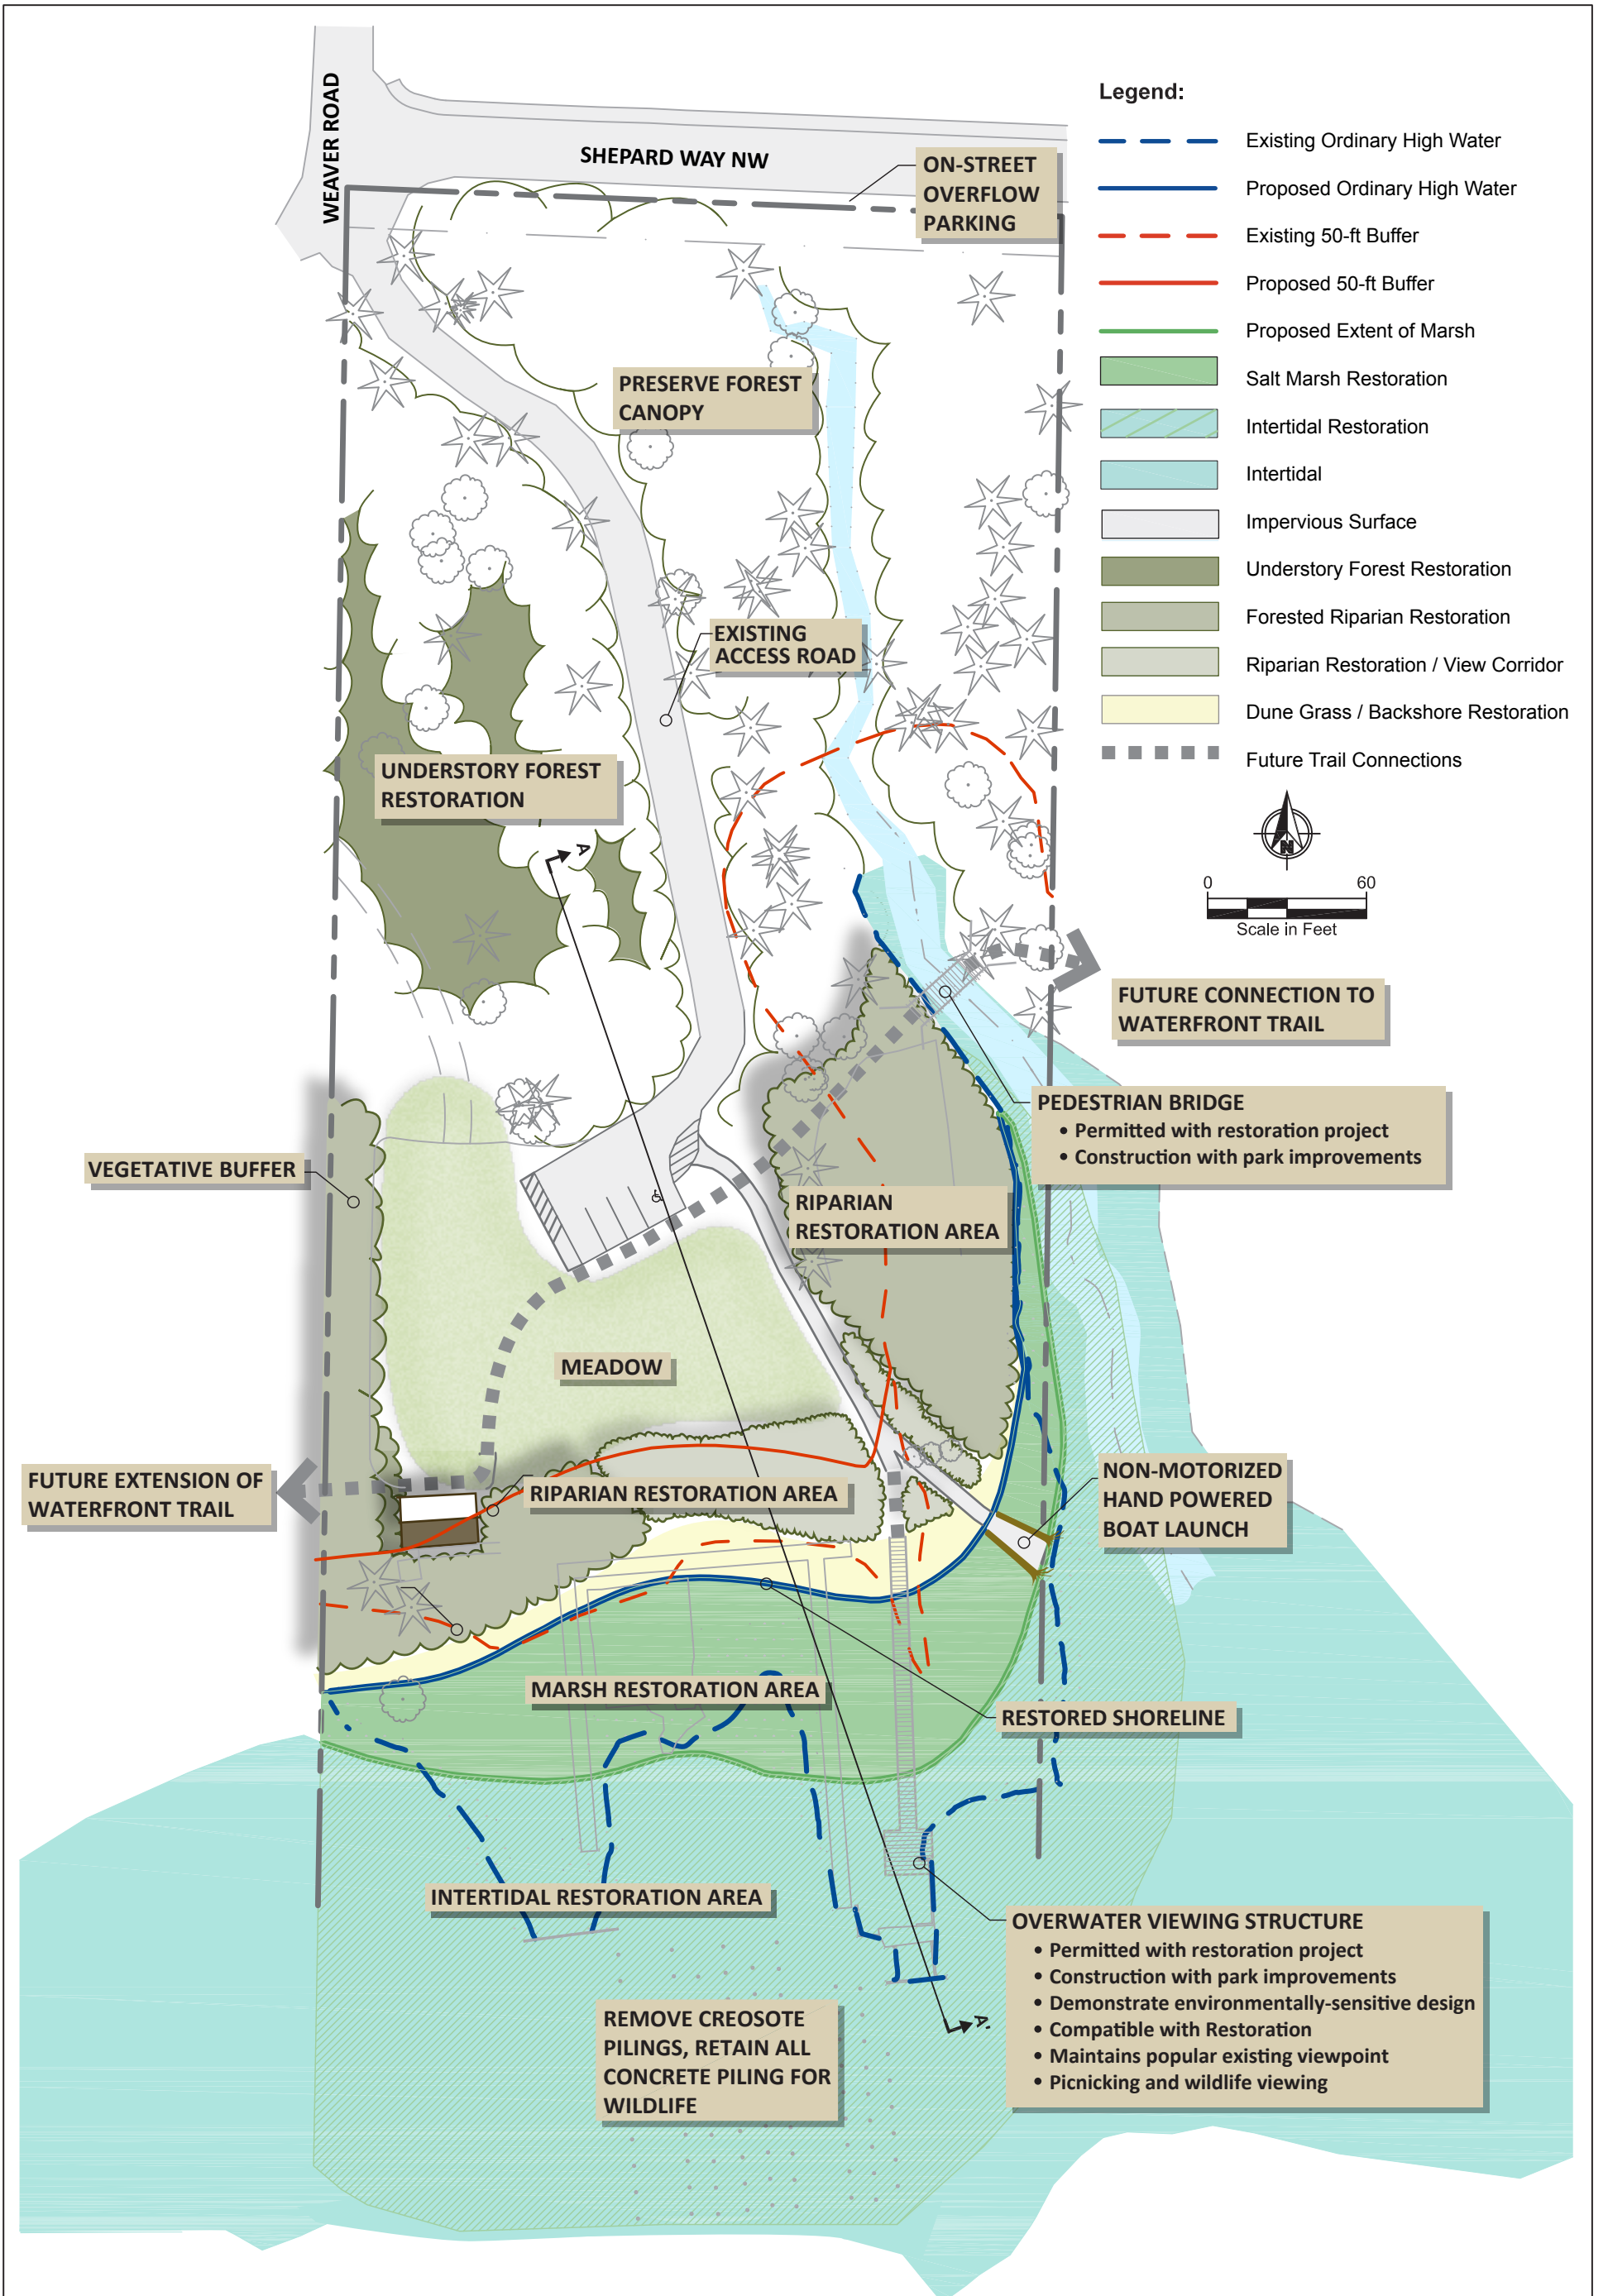

graphic file: I:\Project\City of Bainbridge\Shoreline Restoration\Strawberry\graphic files\straw 01 11x17.ai

Feb 18, 2009 3:38pm ahook

# Strawberry Plant Park

## Preferred Shoreline Restoration Design Concept

Bainbridge Island Metro  
Park & Recreation District